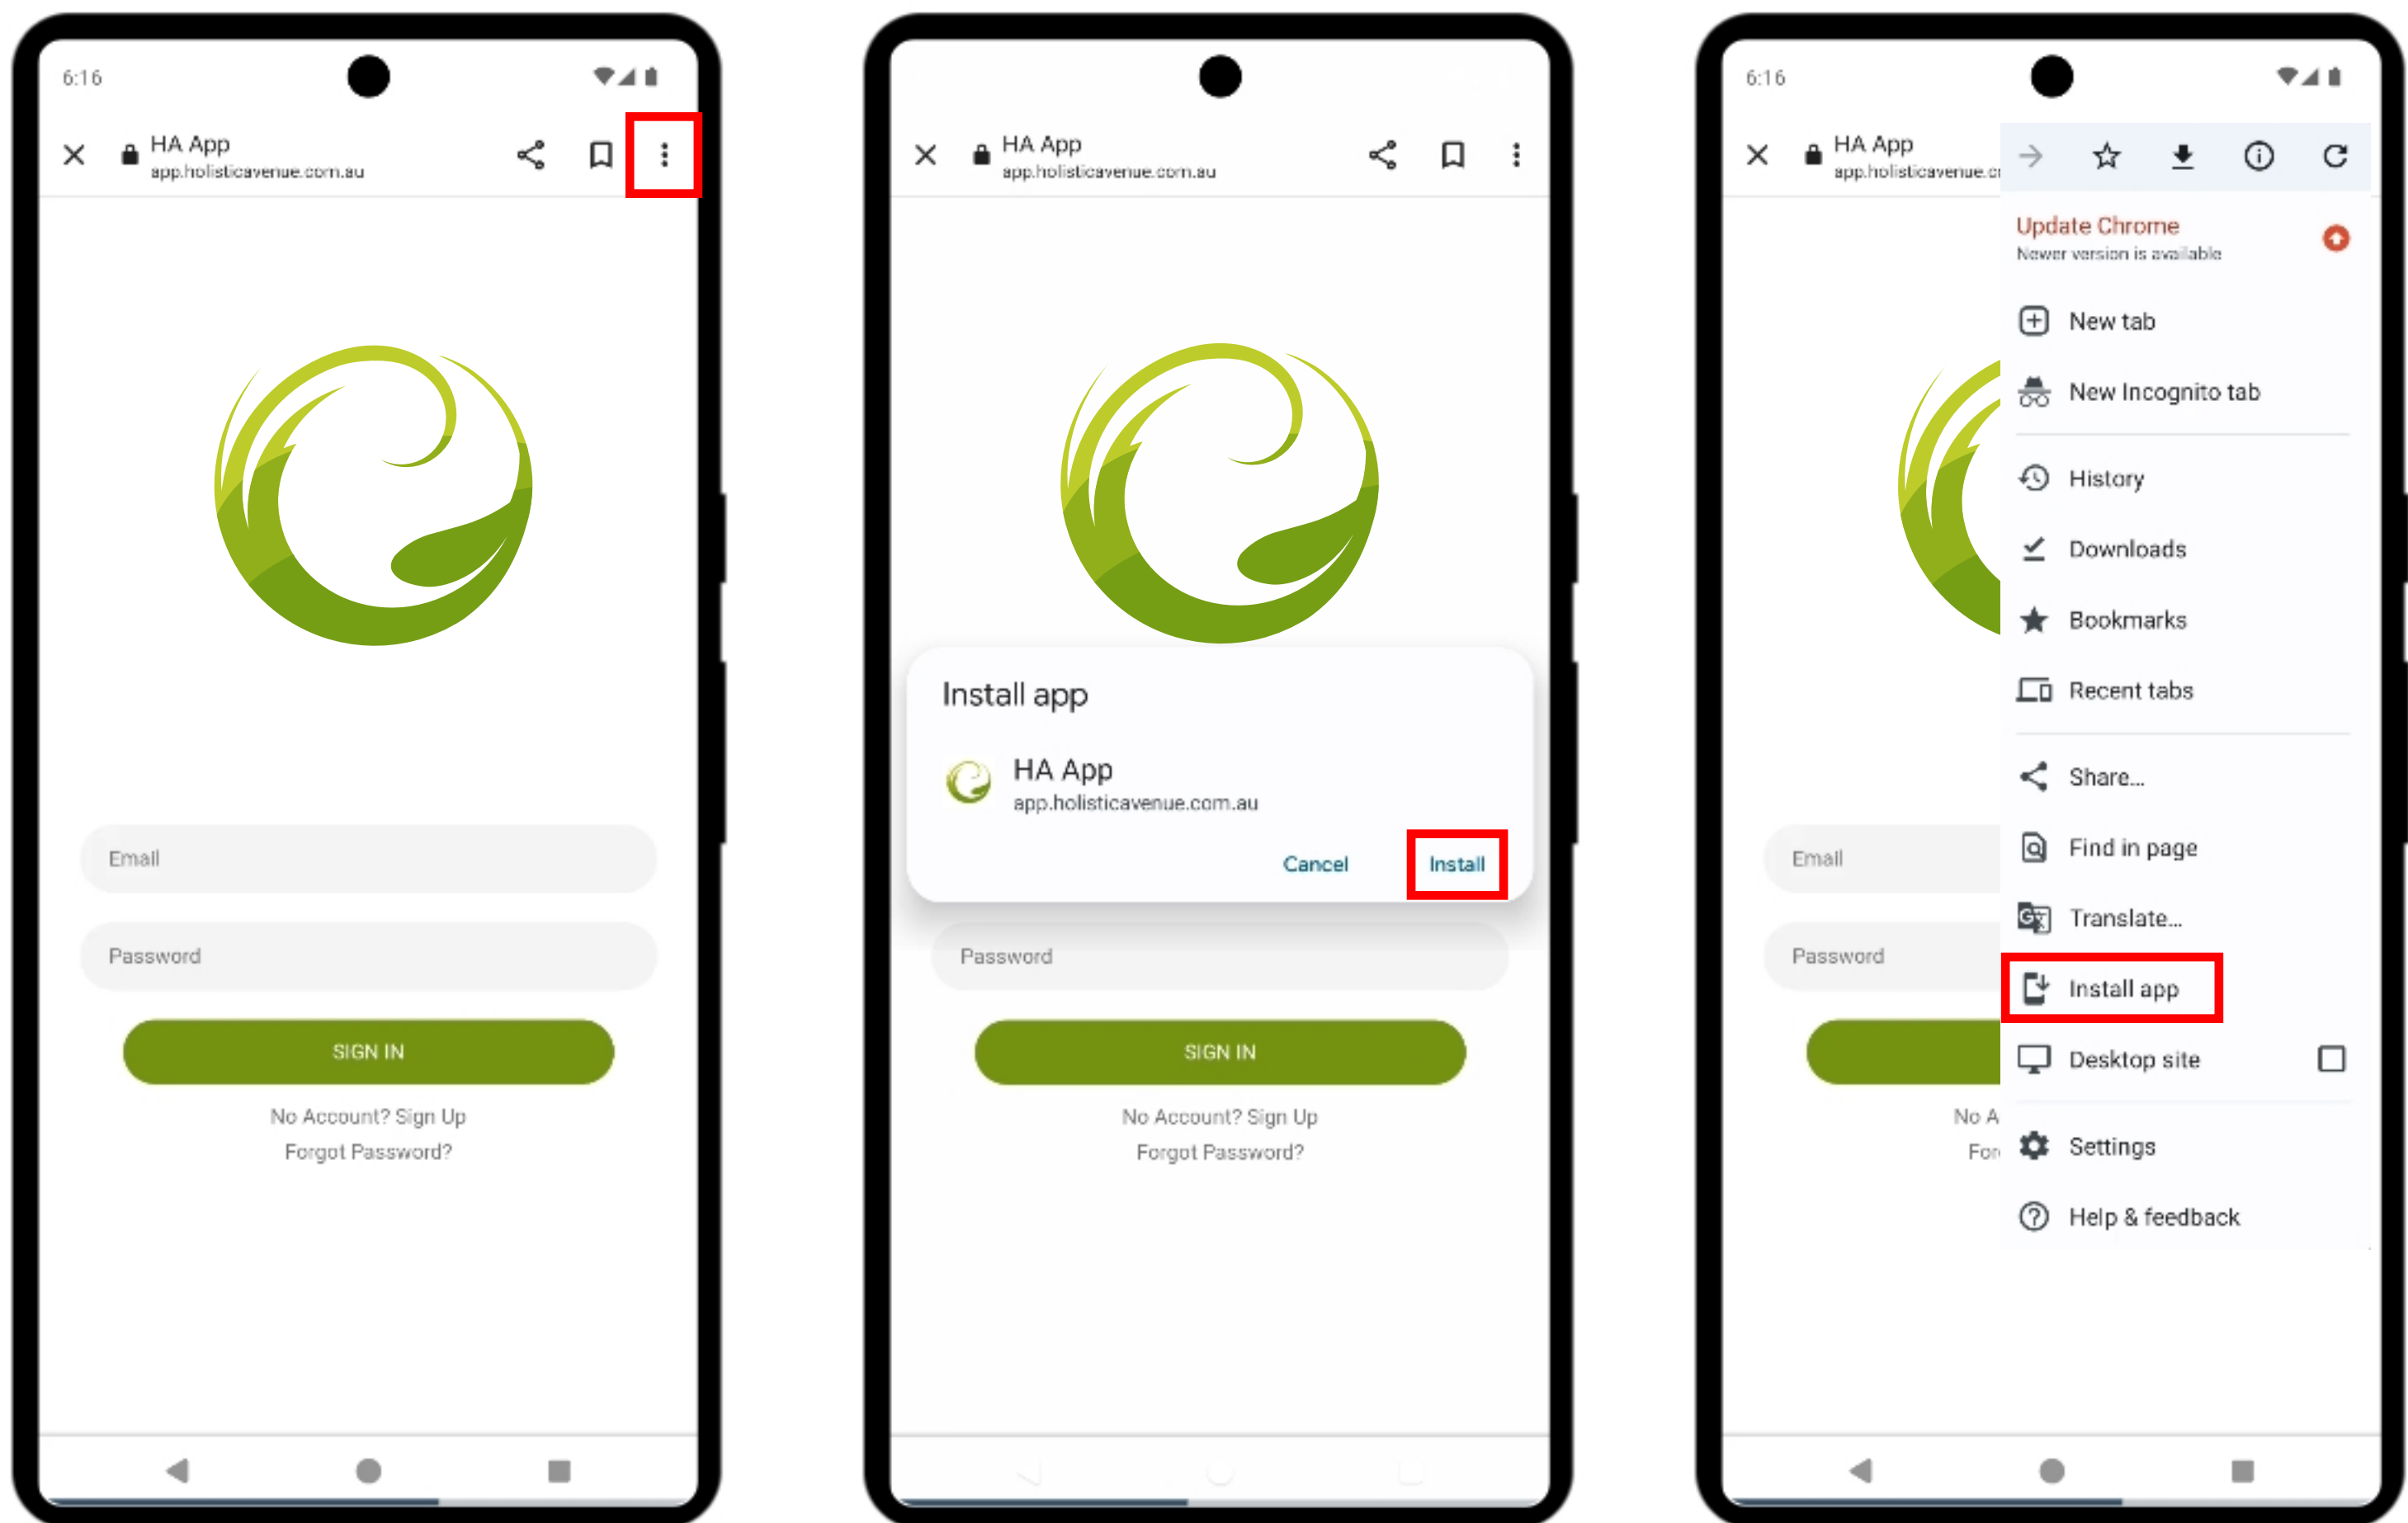

Steps to Install a PWA on Android

1. While Chrome is the most common browser for PWAs on Android, other browsers like Firefox and Edge also support PWA installations. However, the process might be slightly different for each browser.

2. Go to the Holistic Avenue HA App website URL to install the app on your mobile:

- URL: <https://app.holisticavenue.com.au>

3. Tap the three vertical dots or the menu icon, usually found in the upper-right corner of the browser.

4. In the menu, look for the option that says Add to Home Screen or Install App.

5. You'll be prompted to enter a name for the PWA. This name will be used for the app icon that will appear on your home screen. Enter "HA App" and tap Add or Install.

6. After installing, you'll see the PWA icon on your home screen or app drawer. Tap it to open the app in its own window, similar to a native app experience.